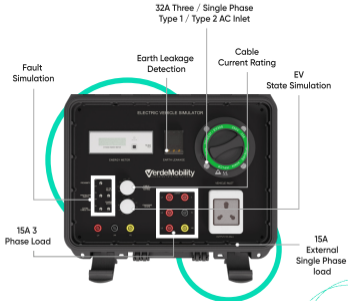

VerdeMobility's EV Simulator is a tool to test an EV Charger without connecting any electric vehicle. It validates the advanced functions of a charging station at the time of its commissioning & troubleshooting.

FEATURES